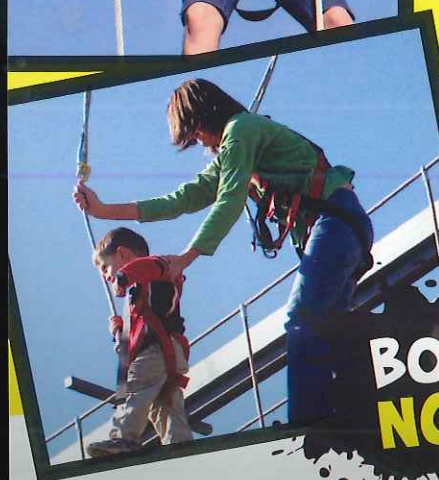

## Discover the adventurer in you

**THIS SUMMER** visitors to Great Notley Country Park can take to the skies with the launch of the county's first Sky Ropes course, an adventure filled attraction for the whole family to enjoy.

Sky Ropes consists of two courses: a junior low ropes course for younger children, and a double level high ropes course for adults and older children.

The adrenaline-fuelled ropes courses are a challenge for the whole family! Navigate your way around the platforms and walkways in any direction you like, all with the security of a safety line attached to your harness